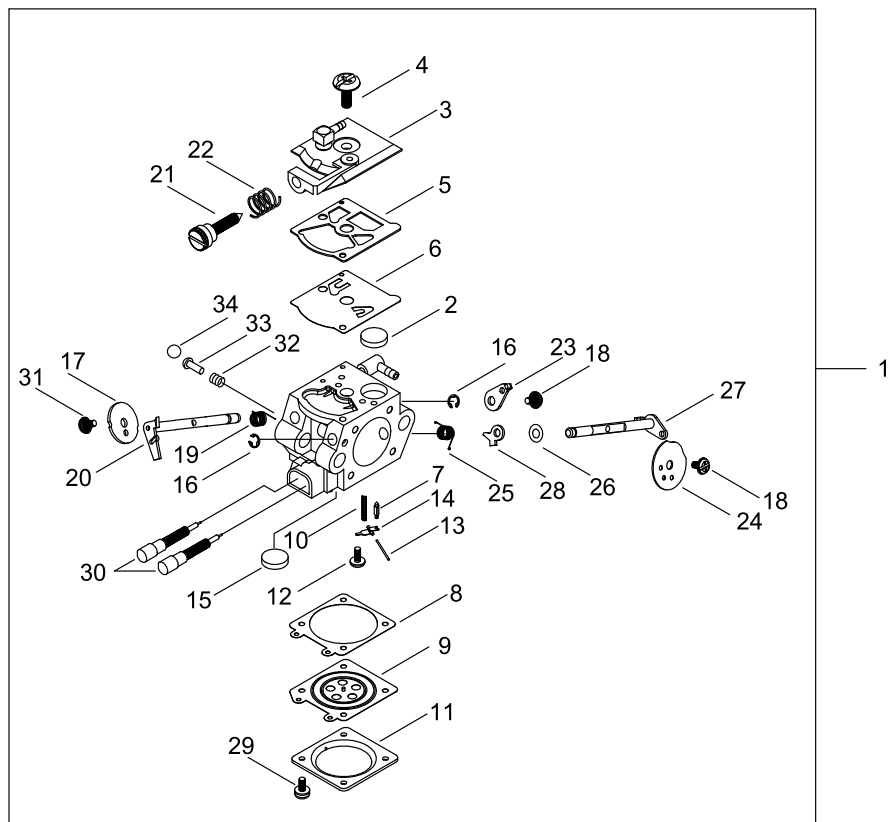

MAGNETO

MAGNETO

KEY NO	LV(+)	Part No	Description	Qty	Standard	Comment
1		A409-001151	ROTOR,MAGNETO	1		
2		P021-049550	COIL, IGNITION	1		
3		A514-000220	PAWL	2		
4		V452-000870	SPRING,TORSION	2		
5		V304-000270	WASHER,CIRCULAR 6	2		
6		V204-000620	BOLT	2		
7		93115-03010	KEY	1	3*10	
8		V265-000220	NUT	1		
9		A425-000000	SPARKPLUG	1	BPMR8Y	
10		V202-000540	BOLT,4	2		
11		V475-005180	TUBE	1		
12		A426-000040	TERMINAL,SPARKPLUG	1		
13		A427-000160	PLUG CAP	1		
14		900720-20007	O-RING 7	1	P-7	

CARBURETOR

CARBURETOR

KEY NO	LV(+)	Part No	Description	Qty	Standard	Comment
1		A021-004410	CARBURETOR, DIAPHRAGM	1	WT-1139 D-CUT	
2	+	123126-10631	SCREEN, INLET	1		
3	+	P003-005600	PUMP COVER ASY	1		
4	+	123110-03930	SCREW, PUMP COVER	1		
5	+	123125-15030	GASKET, FUEL PUMP	1		
6	+	123112-15030	DIAPHRAGM, FUEL PUMP	1		
7	+	123137-19830	VALVE, INLET NEEDLE	1		
8	+	123140-03930	GASKET, M. DIAPHRAGM	1		
9	+	P003-001850	DIAPHRAGM, METERING	1		
10	+	123122-03660	SPRING, METER. LEVER	1		
11	+	123142-03930	COVER, M. DIAPHRAGM	1		
12	+	123139-03930	SCREW, M. LEVER PIN	1		
13	+	123138-03930	PIN, METERING LEVER	1		
14	+	123123-03930	LEVER, METERING	1		
15	+	123146-10631	PLUG, WELCH	1		
16	+	123127-15030	RING	2		
17	+	123116-10530	VALVE, THROTTLE	1		
18	+	123114-38830	SCREW	2		
19	+	123113-37530	SPRING, THROTTLE RTN	1		
20	+	P003-005620	SHAFT ASSY	1		
21	+	P003-003650	IDEL SCREW	1		
22	+	123133-04260	SPRING, IDLE ADJUST	1		
23	+	P003-003180	THROTTLE LEVER	1		
24	+	P003-005590	VALVE, CHOKE	1		
25	+	P003-002260	SPRING	1		
26	+	123149-26030	WASHER	1		
27	+	P003-003190	SHAFT	1		
28	+	P003-001510	LEVER-FAST IDLE	1		
29	+	123130-02960	SCREW	4		
30	+	P003-004460	NEEDLE	2		
31	+	P003-002380	SCREW	1		
32	+	123186-09660	SPRING, START VALVE	1		
33	+	123185-09660	PISTON ASSY	1		
34	+	123136-09660	BALL	1		