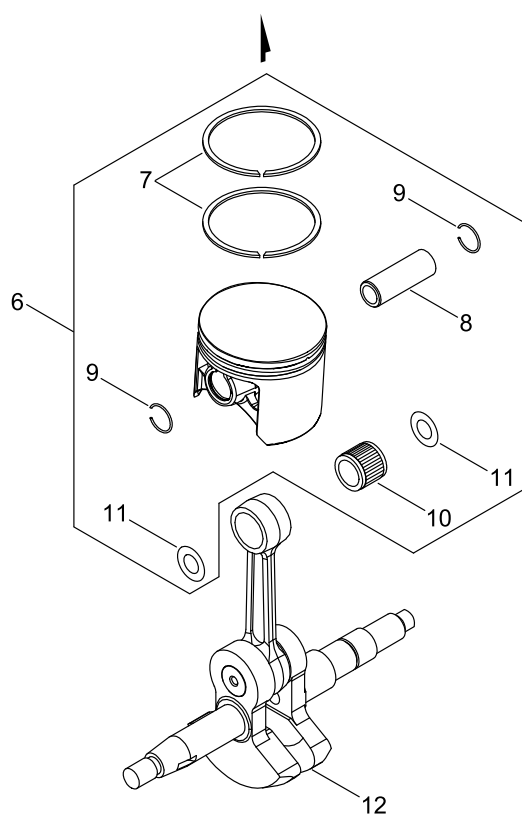

CYLINDER, PISTON, CRANKSHAFT

CYLINDER, PISTON, CRANKSHAFT

KEY NO	LV(+)	Part No	Description	Qty	Standard	Comment
1		A130-002280	CYLINDER	1		
2		V100-000620	GASKET,CYL	1		
3		A014-000120	RELEASE ASY., COMP.	1		
4		V141-000090	GROMMET,PLUG	1		
5		V203-001320	BOLT ADHESIVE	4		
6		P021-048650	PISTON KIT	1		
7	+	A101-000690	RING, PISTON	2	44*1.2*1.8	
8	+	V609-000070	PIN,ENG 11	1	11*35.8 HL	
9	+	V580-000030	RING,END	2	D 1.0	
10	+	V556-000040	BEARING,NEEDLE 11	1		
11	+	V308-000040	WASHER,CIRCULAR 11	2	11.2*19.5*0.5	
12		A011-001420	CRANKSHAFT,ASY	1		

CARBURETOR

CARBURETOR

KEY NO	LV(+)	Part No	Description	Qty	Standard	Comment
1		A021-004410	CARBURETOR, DIAPHRAGM	1	WT-1139 D-CUT	
2	+	123126-10631	SCREEN, INLET	1		
3	+	P003-005600	PUMP COVER ASY	1		
4	+	123110-03930	SCREW, PUMP COVER	1		
5	+	123125-15030	GASKET, FUEL PUMP	1		
6	+	123112-15030	DIAPHRAGM, FUEL PUMP	1		
7	+	123137-19830	VALVE, INLET NEEDLE	1		
8	+	123140-03930	GASKET, M. DIAPHRAGM	1		
9	+	P003-001850	DIAPHRAGM, METERING	1		
10	+	123122-03660	SPRING, METER. LEVER	1		
11	+	123142-03930	COVER, M. DIAPHRAGM	1		
12	+	123139-03930	SCREW, M. LEVER PIN	1		
13	+	123138-03930	PIN, METERING LEVER	1		
14	+	123123-03930	LEVER, METERING	1		
15	+	123146-10631	PLUG, WELCH	1		
16	+	123127-15030	RING	2		
17	+	123116-10530	VALVE, THROTTLE	1		
18	+	123114-38830	SCREW	2		
19	+	123113-37530	SPRING, THROTTLE RTN	1		
20	+	P003-005620	SHAFT ASSY	1		
21	+	P003-003650	IDEL SCREW	1		
22	+	123133-04260	SPRING, IDLE ADJUST	1		
23	+	P003-003180	THROTTLE LEVER	1		
24	+	P003-005590	VALVE, CHOKE	1		
25	+	P003-002260	SPRING	1		
26	+	123149-26030	WASHER	1		
27	+	P003-003190	SHAFT	1		
28	+	P003-001510	LEVER-FAST IDLE	1		
29	+	123130-02960	SCREW	4		
30	+	P003-004460	NEEDLE	2		
31	+	P003-002380	SCREW	1		
32	+	123186-09660	SPRING, START VALVE	1		
33	+	123185-09660	PISTON ASSY	1		
34	+	123136-09660	BALL	1		