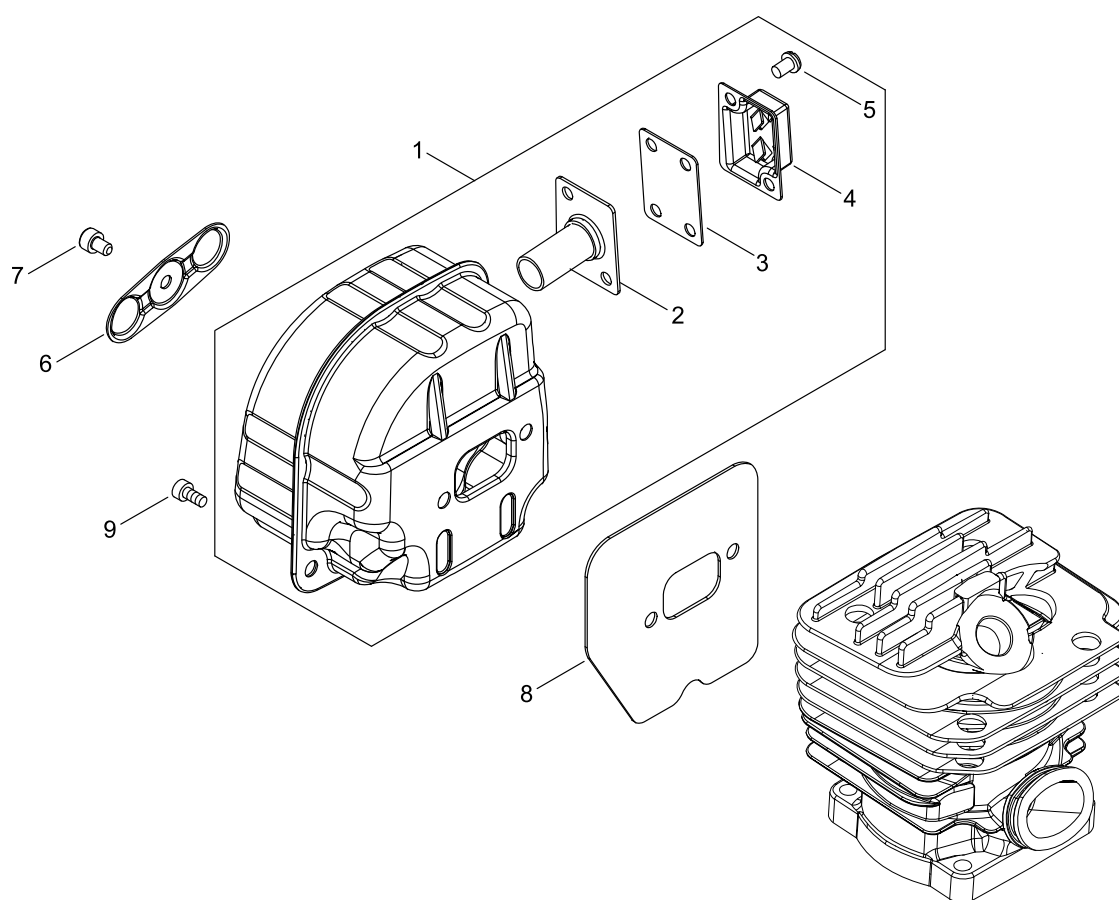

MUFFLER

MUFFLER

KEY NO	LV(+)	Part No	Description	Qty	Standard	Comment
1		P021-048660	MUFFLER ASY	1		
2	+	A313-001481	GUIDE, EXHAUST	1		
3	+	A310-000450	SCREEN, ARRESTOR	1		
4	+	A313-002010	GUIDE, EXHAUST	1	ID:2220	
5	+	91578-04006	SCREW	2		
6		A301-000060	PLATE, MUFFLER	1		
7		900105-04006	BOLT, H.S. 4*6	1	4*6	
8		V104-001780	GASKET,EXHAUST	1		
9		V203-002200	BOLT,5	4	M5X18