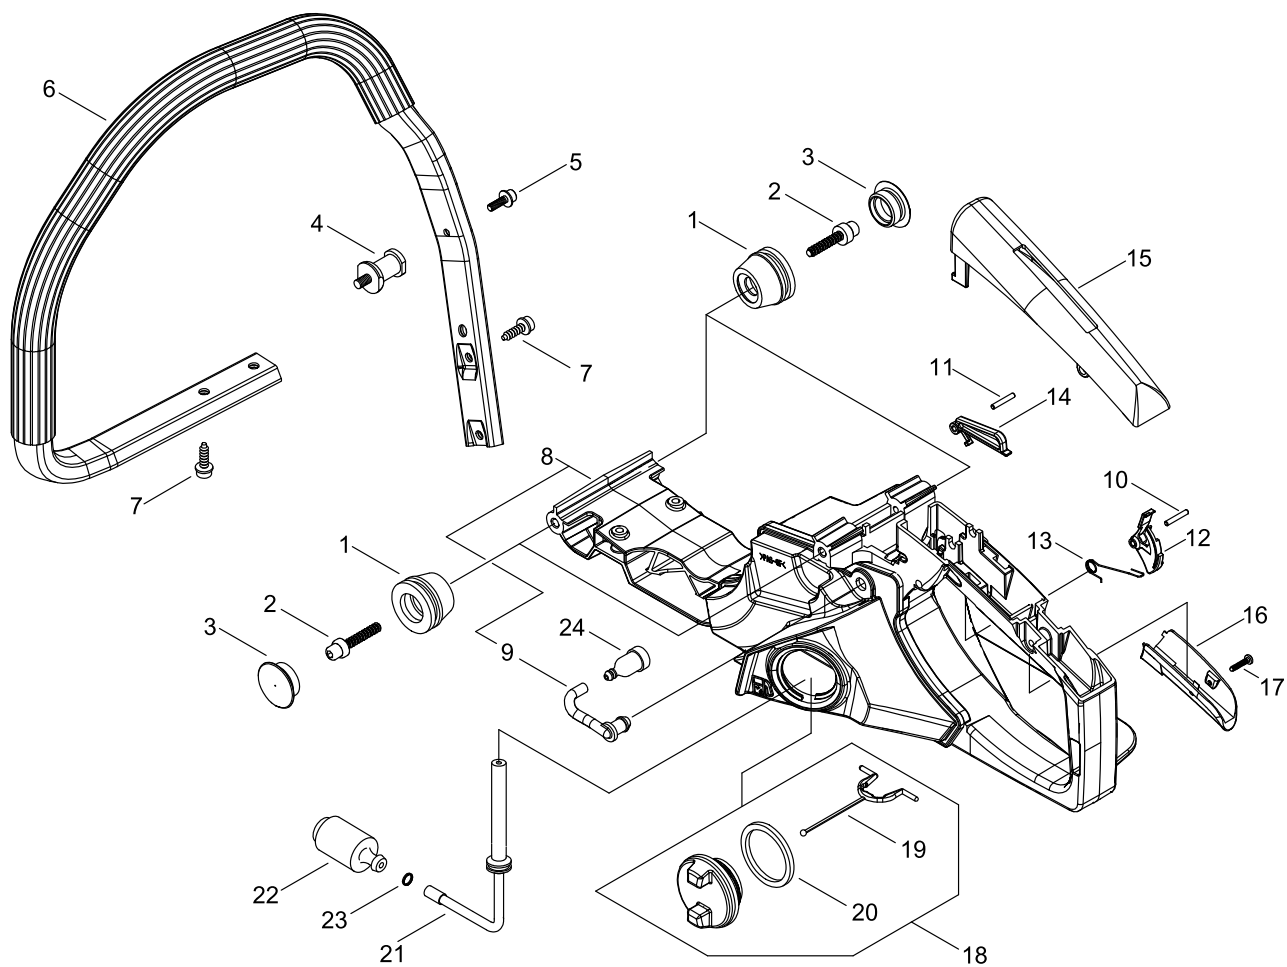

HANDLE

HANDLE

KEY NO	LV(+)	Part No	Description	Qty	Standard	Comment
1		V401-000610	CUSHION,5	4		
2		V203-001480	BOLT	4		
3		V421-000070	CAP,CUSHION	4		
4		V401-000330	CUSHION	1		
5		V202-000350	BOLT-SPW	1	M4-14	
6		C040-000830	HANDLE, FRONT	1		
7		V203-001490	BOLT TAPPING	4		
8		P021-048670	HANDLE,ASM REAR	1		
9	+	V470-001530	PIPE	1		
10		93060-40250	PIN, SPRING	1		
11		93042-40220	PIN, SPRING	1		
12		C450-000642	CONTROL, THROTTLE	1		
13		V452-000850	SPRING,TORSION	1		
14		C460-000390	LOCKOUT,THROTTLE	1		
15		C411-000170	LID,HANDLE	1		
16		C403-000530	GRIP	1		
17		91449-04022	SCREW TAPPING	1		
18		A033-000370	CAP ASSY	1		
19	+	A365-000090	ANCHOR	1		
20	+	V107-000070	GASKET	1		
21		V470-001520	PIPE	1		
22		A369-000450	STRAINER, FUEL	1		
23		V490-000500	CLIP	1		
24		131300-56431	VENT ASSEMBLY, FUEL	1