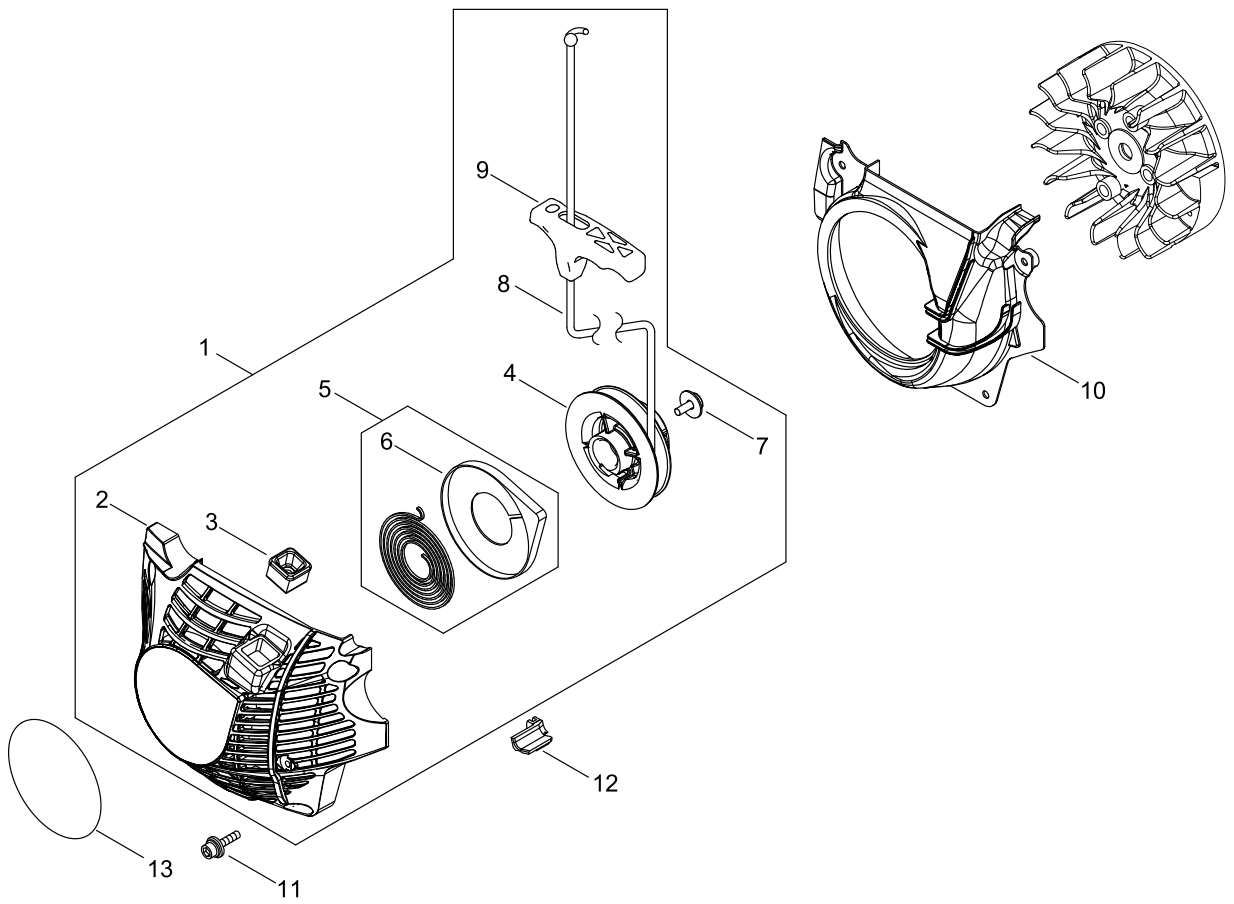

RECOIL STARTER

RECOIL STARTER

KEY NO	LV(+)	Part No	Description	Qty	Standard	Comment
1		A051-003000	STARTER,RECOIL	1		
2	+	P022-039770	CASE, STARTER	1		
3	+	A510-000130	GUIDE,ROPE	1		
4	+	P022-039780	DRUM, STARTER	1		
5	+	A504-000190	RECOIL SPRING ASSY	1		
6	++	P022-039790	SPRING CASE	1		
7	+	177236-06910	SCREW	1		
8	+	P022-023100	ROPE, STARTER	1		
9	+	P022-036780	GRIP, STARTER	1		
10		A172-001870	COVER,FAN	1		
11		V202-000200	BOLT	4		
12		V131-000190	GROMMET,NEEDLE	1		
13		X502-000900	LABEL,ECHO	1