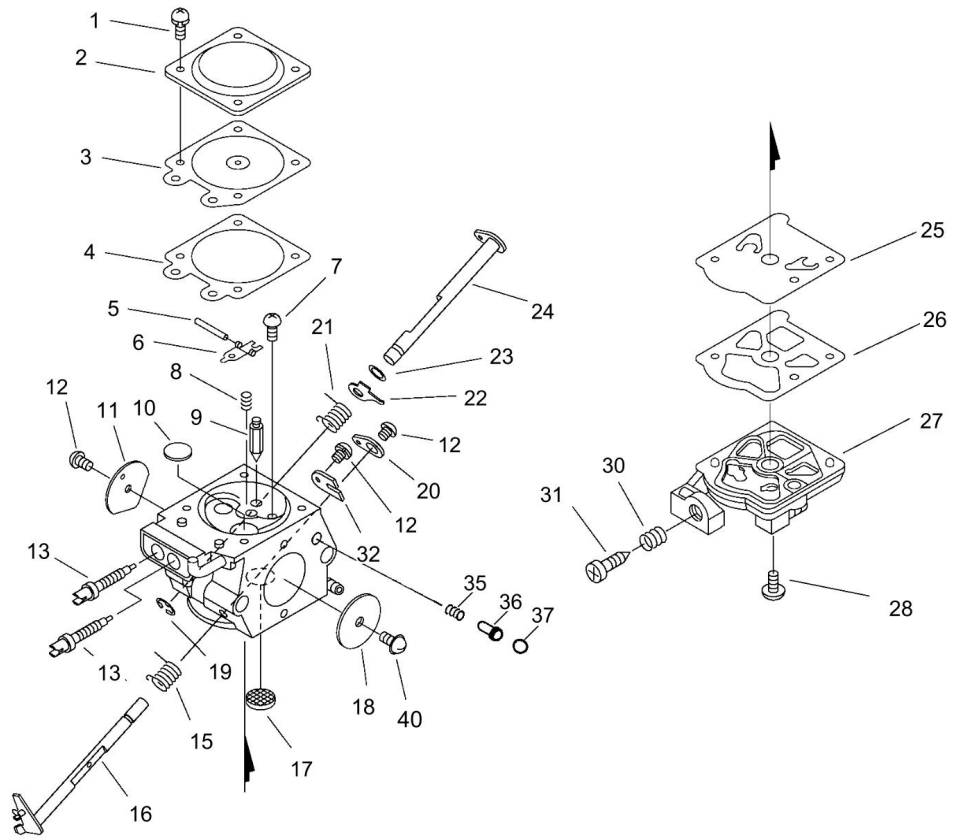

CARBURETOR

CARBURETOR

KEY NO	LV(+)	Part No	Description	Qty	Standard	Comment
		A021-003340	CARBURETOR, DIAPHRAGM	1	WT-991	
1	+	123130-02960	SCREW	4		
2	+	123142-03930	COVER, M. DIAPHRAGM	1		
3	+	P003-001850	DIAPHRAGM, METERING	1		
4	+	123140-03930	GASKET, M. DIAPHRAGM	1		
5	+	123138-03930	PIN, METERING LEVER	1		
6	+	123123-03930	LEVER, METERING	1		
7	+	123139-03930	SCREW, M. LEVER PIN	1		
8	+	123122-03660	SPRING, METER. LEVER	1		
9	+	123137-19830	VALVE, INLET NEEDLE	1		
10	+	123146-10631	PLUG, WELCH	1		
11	+	P003-002250	VALVE, CHOKE	1		
12	+	123114-38830	SCREW	3		
13	+	P003-004170	NEEDLE	2		
15	+	123113-37530	SPRING, THROTTLE RTN	1		
16	+	P003-002240	SHAFT ASY,THROTTLE	1		
17	+	123126-10631	SCREEN, INLET	1		
18	+	123116-23230	VALVE, THROTTLE	1		
19	+	123127-15030	RING	1		
20	+	P003-001040	LEVER THROTTLE	1		
21	+	P003-002260	SPRING	1		
22	+	P003-001510	LEVER-FAST IDLE	1		
23	+	123149-26030	WASHER	1		
24	+	P003-000150	CHOKE, SHAFT	1		
25	+	123112-15030	DIAPHRAGM, FUEL PUMP	1		
26	+	123125-15030	GASKET, FUEL PUMP	1		
27	+	123124-09520	COVER, FUEL PUMP	1		
28	+	123110-03930	SCREW, PUMP COVER	1		
30	+	123133-04260	SPRING, IDLE ADJUST	1		
31	+	123134-04260	SCREW, IDLE ADJUST	1		
32	+	123127-03930	CLIP, THROTTLE SHAFT	1		
35	+	123186-09660	SPRING, START VALVE	1		
36	+	123185-09660	PISTON ASSY	1		
37	+	123136-09660	BALL	1		
40	+	P003-002380	SCREW	1