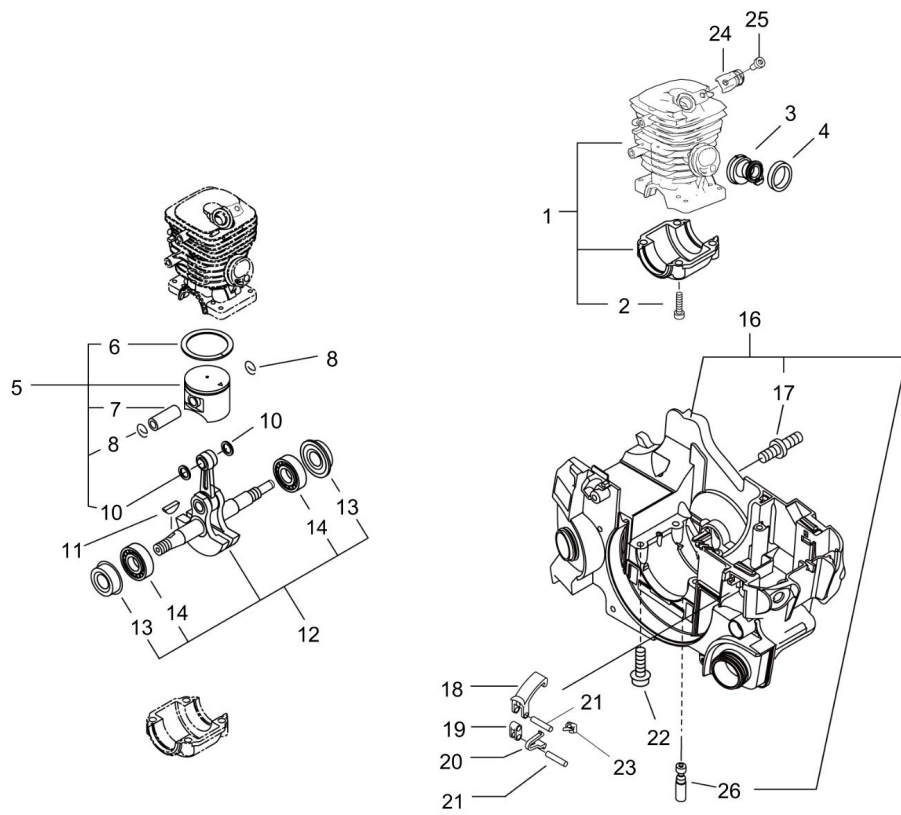

CS-352ES

Published:11/28/2017

TABLE OF CONTENTS

CYLINDER, CRANKCASE, PISTON	1
MUFFLER	3
RECOIL STARTER, MAGNETO	5
AIR CLEANER, CARBURETOR.....	7
HANDLE	9
CLUTCH, SPROCKET.....	11
LABELS.....	13
CARBURETOR.....	15
TOOLS.....	17
GUIDE BAR, CHAIN	19

CYLINDER, CRANKCASE, PISTON

CYLINDER, CRANKCASE, PISTON

KEY NO	LV(+)	Part No	Description	Qty	Standard	Comment
1		P021-035190	CRANKCASE KIT	1		
2	+	V805-000220	BOLT, TORX 5	4	TB-5*25 12.9	
3		A202-000070	BELLOWS, INTAKE	1		
4		A206-000000	HOLDER, BELLOWS	1		
5		P021-035200	PISTON KIT	1		
6	+	A101-000580	RING, PISTON	1		
7	+	100013-15330	PIN, PISTON	1	5.5*8*29	
8	+	100015-04630	CIRCLIP, PISTON PIN	2		
10	+	100014-11520	SPACER, PISTON PIN	2		
11		100142-12330	KEY, WOODRUFF	1		
12		P021-015072	CRANKSHAFT,ASSY	1		
13	+	V505-000011	SEAL,OIL 12	2	12*32*5.5	
14	+	94035-36201	BEARING BALL	2	6201X3JR2C3	
16		P021-036930	COVER, ENGINE	1		
17	+	V225-000030	BOLT,STUD 8	2		
26	+	C022-000071	AUTO-OILER ASSEMBLY	1		
18		C463-000030	KNOB, LATCH	2		
19		J485-000200	HINGE	2		
20		V490-000400	CLIP	2		
21		V622-000070	PIN,STRAIGHT 4	4	F4*17.8	
22		V805-000180	BOLT, TORX 5	4	TB-5*30 12.9	
23		C617-000500	STOPPER	2		
24		V456-000240	HOLDER,SPRING	1		
25		V805-000140	BOLT, TORX 5	1	TB-5*12 10.9	

HANDLE

HANDLE

KEY NO	LV(+)	Part No	Description	Qty	Standard	Comment
1		C400-001030	HANDLE, FRONT	1		
2		V805-000000	BOLT, TORX 5	3	TT-5*16 DG 10.9	
3		V450-001610	SPRING,COMPRESSION	1		
4		V805-000010	BOLT, TORX 5	3	TT-5*20 DG 10.9	
5		V450-000710	SPRING,COMPRESSION	1		
6		V805-000000	BOLT, TORX 5	2	TT-5*16 DG 10.9	
7		C411-000040	LID,HANDLE	1		
8		C460-000072	LOCKOUT, THROTTLE	1		
9		C454-000160	ROD, THROTTLE	1		
10		C450-000212	CONTROL, THROTTLE	1		
11		V452-000260	SPRING,TORSION	1		
12		900345-40025	PIN, SPRING 4*25SUS	1	4*25SUS	
13		C410-000450	HANDLE, REAR	1		
14		V450-001620	SPRING,COMPRESSION	1		