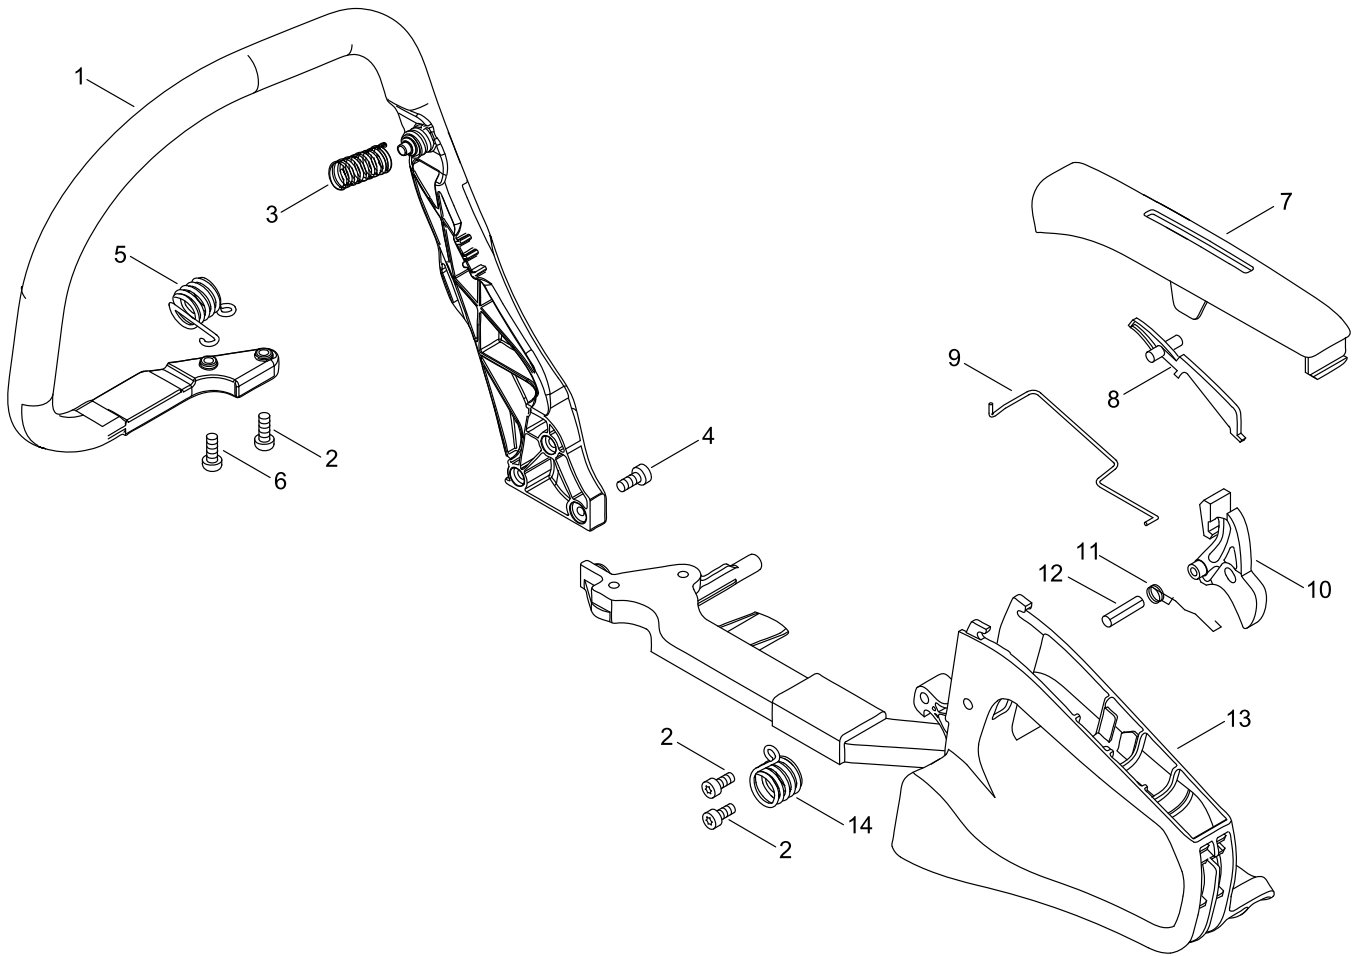

HANDLE

HANDLE

KEY NO	LV(+)	Part No	Description	Qty	Standard	Comment
1		C400-001030	HANDLE, FRONT	1		
2		V805-000000	BOLT, TORX 5	3	TT-5*16 DG 10.9	
3		V450-001610	SPRING,COMPRESSION	1		
4		V805-000010	BOLT, TORX 5	3	TT-5*20 DG 10.9	
5		V450-000710	SPRING,COMPRESSION	1		
6		V805-000000	BOLT, TORX 5	2	TT-5*16 DG 10.9	
7		C411-000040	LID,HANDLE	1		
8		C460-000072	LOCKOUT, THROTTLE	1		
9		C454-000160	ROD, THROTTLE	1		
10		C450-000212	CONTROL, THROTTLE	1		
11		V452-000260	SPRING,TORSION	1		
12		900345-40025	PIN, SPRING 4*25SUS	1	4*25SUS	
13		C410-000450	HANDLE, REAR	1		
14		V450-001620	SPRING,COMPRESSION	1