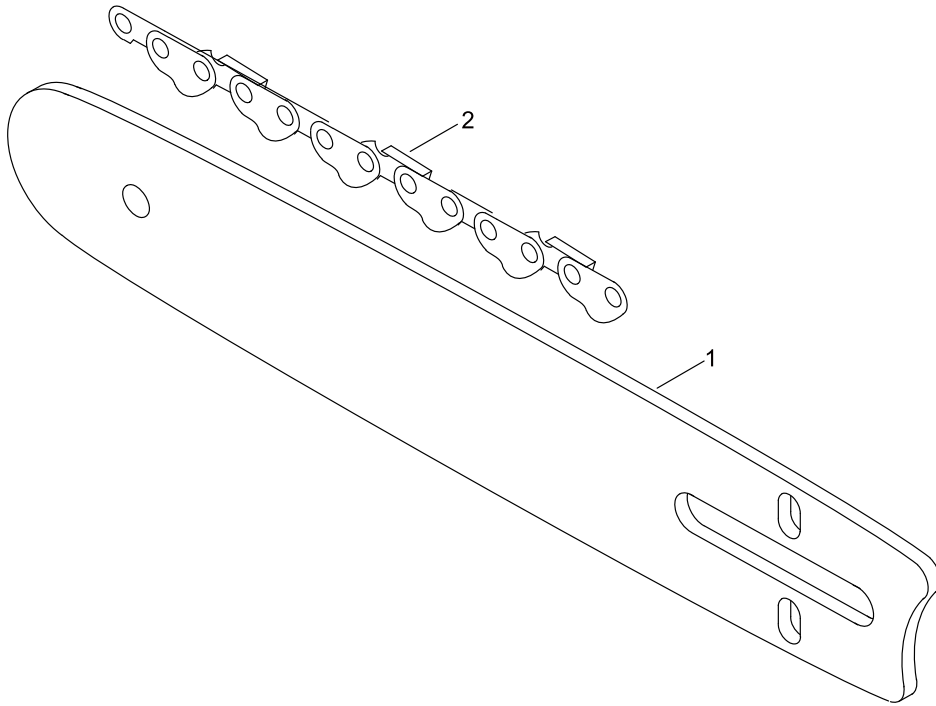

GUIDE BAR, CHAIN

GUIDE BAR, CHAIN

KEY NO	LV(+)	Part No	Description	Qty	Standard	Comment
1A		X122-000071	BAR,GUIDE30RC50M-3/8	1	30RC50M-3/8 ECHO	
2A		431010-39230	CHAIN, SAW 91VG-47E	1	91VG-47E 30C	
1B		X123-000131	BAR,GUIDE35RC50M-3/8	1	35RC50M-3/8	
2B		431019-39230	CHAIN, SAW 91VG-53E	1	91VG-53E 35C	
1C		X122-000180	BAR,GUIDE 30	1	30RC43S-3/8 ECHO	
2C		431010-60930	CHAIN, SAW	1	90SG-45E	
2C		431010-39931	CHAIN, SAW 91VX-47E	1	91VX-47E	
1D		X123-000230	BAR,GUIDE 35	1	35RC43S-3/8 ECHO	
2D		431019-39931	CHAIN,SAW	1	91VX-53E