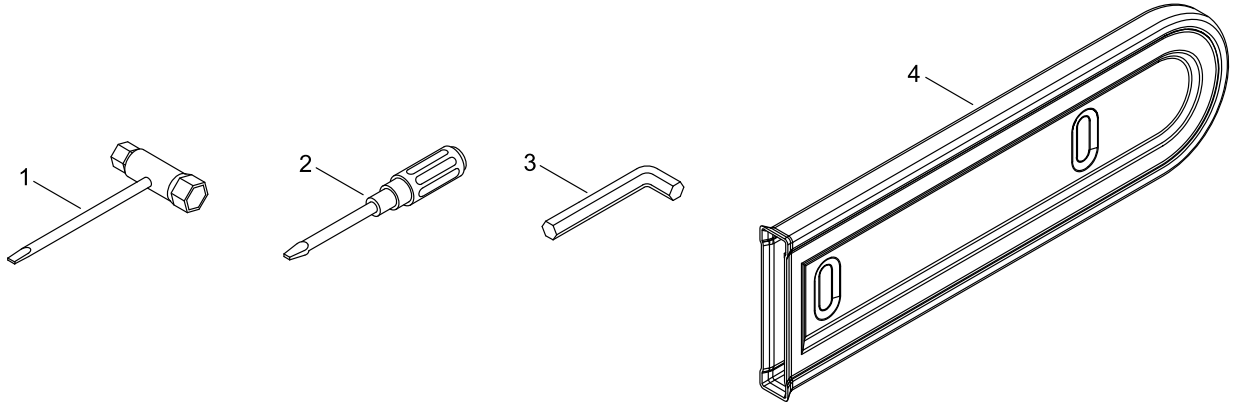

TOOLS

TOOLS

KEY NO	LV(+)	Part No	Description	Qty	Standard	Comment
1		X602-000080	TOOL,WRENCH	1	13*19 L180	
2		895812-03930	DRIVER, SCREW 50	1		
3		X605-000170	TOOL,L WRENCH	1		
4		X490-000510	SCABBARD,CHAIN	1